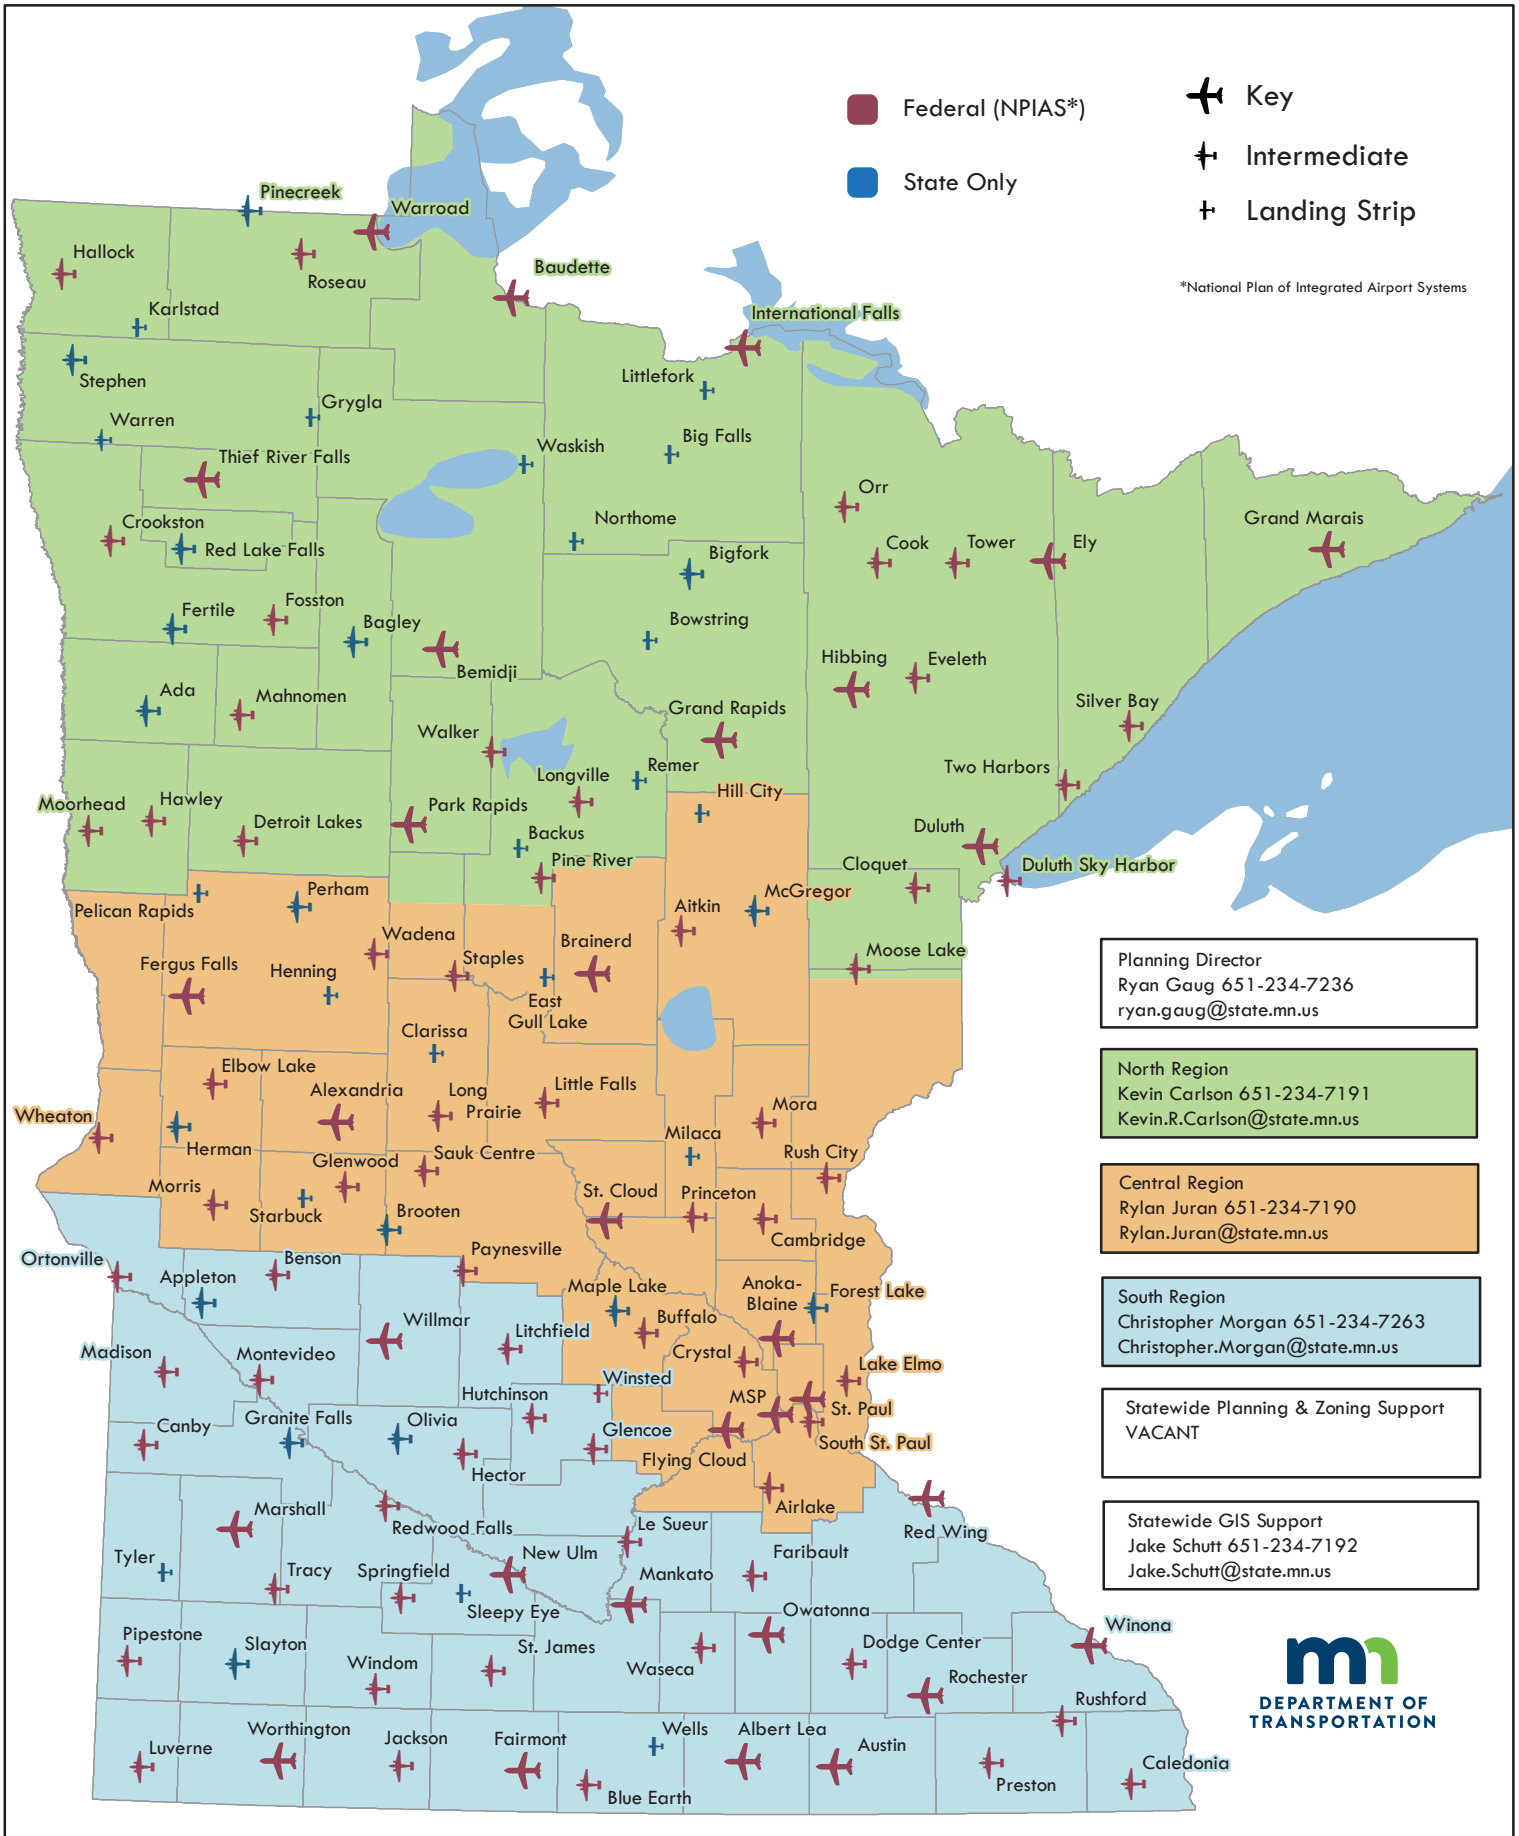

MnDOT Aeronautics Planning & Zoning Regions

- ✈ Federal (NPIAS*)
- ✈ State Only
- ✈ Key
- ✈ Intermediate
- ✈ Landing Strip

*National Plan of Integrated Airport Systems

Planning Director
 Ryan Gaug 651-234-7236
ryan.gaug@state.mn.us

North Region
 Kevin Carlson 651-234-7191
Kevin.R.Carlson@state.mn.us

Central Region
 Rylan Juran 651-234-7190
Rylan.Juran@state.mn.us

South Region
 Christopher Morgan 651-234-7263
Christopher.Morgan@state.mn.us